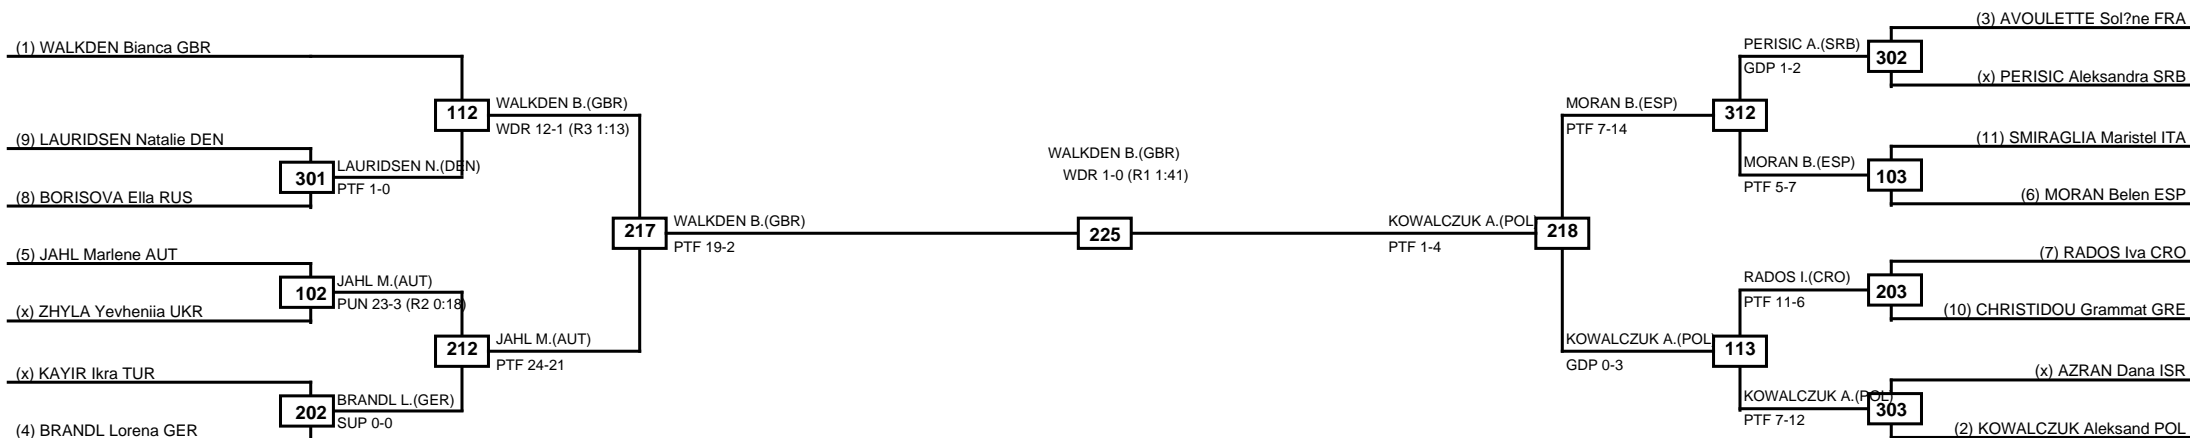

Round of 16   Quarterfinals   Semifinals   Final   Semifinals   Quarterfinals   Round of 16

Classification
1 WALKDEN Bianca GBR
2 KOWALCZUK Aleksandra POL
3 MORAN Belen ESP
3 JAHL Marlene AUT

LEGEND RSC: Win by Referee stops contest   PTG: Win by Point gap   SUP: Win by Superiority   DSQ: Win by Disqualification   DQB: Win by Disqualification for Unsportsmanlike behavior   DWR: Win by double Withdrawal   R: Round
(x)Seed   PFT: Win by Final score   GDP: Win by Golden points   WDR: Win by Withdrawal   PUN: Win by Punitive declaration   DDB: Double disqualification for Unsportsmanlike behavior   DDQ: Double Disqualification