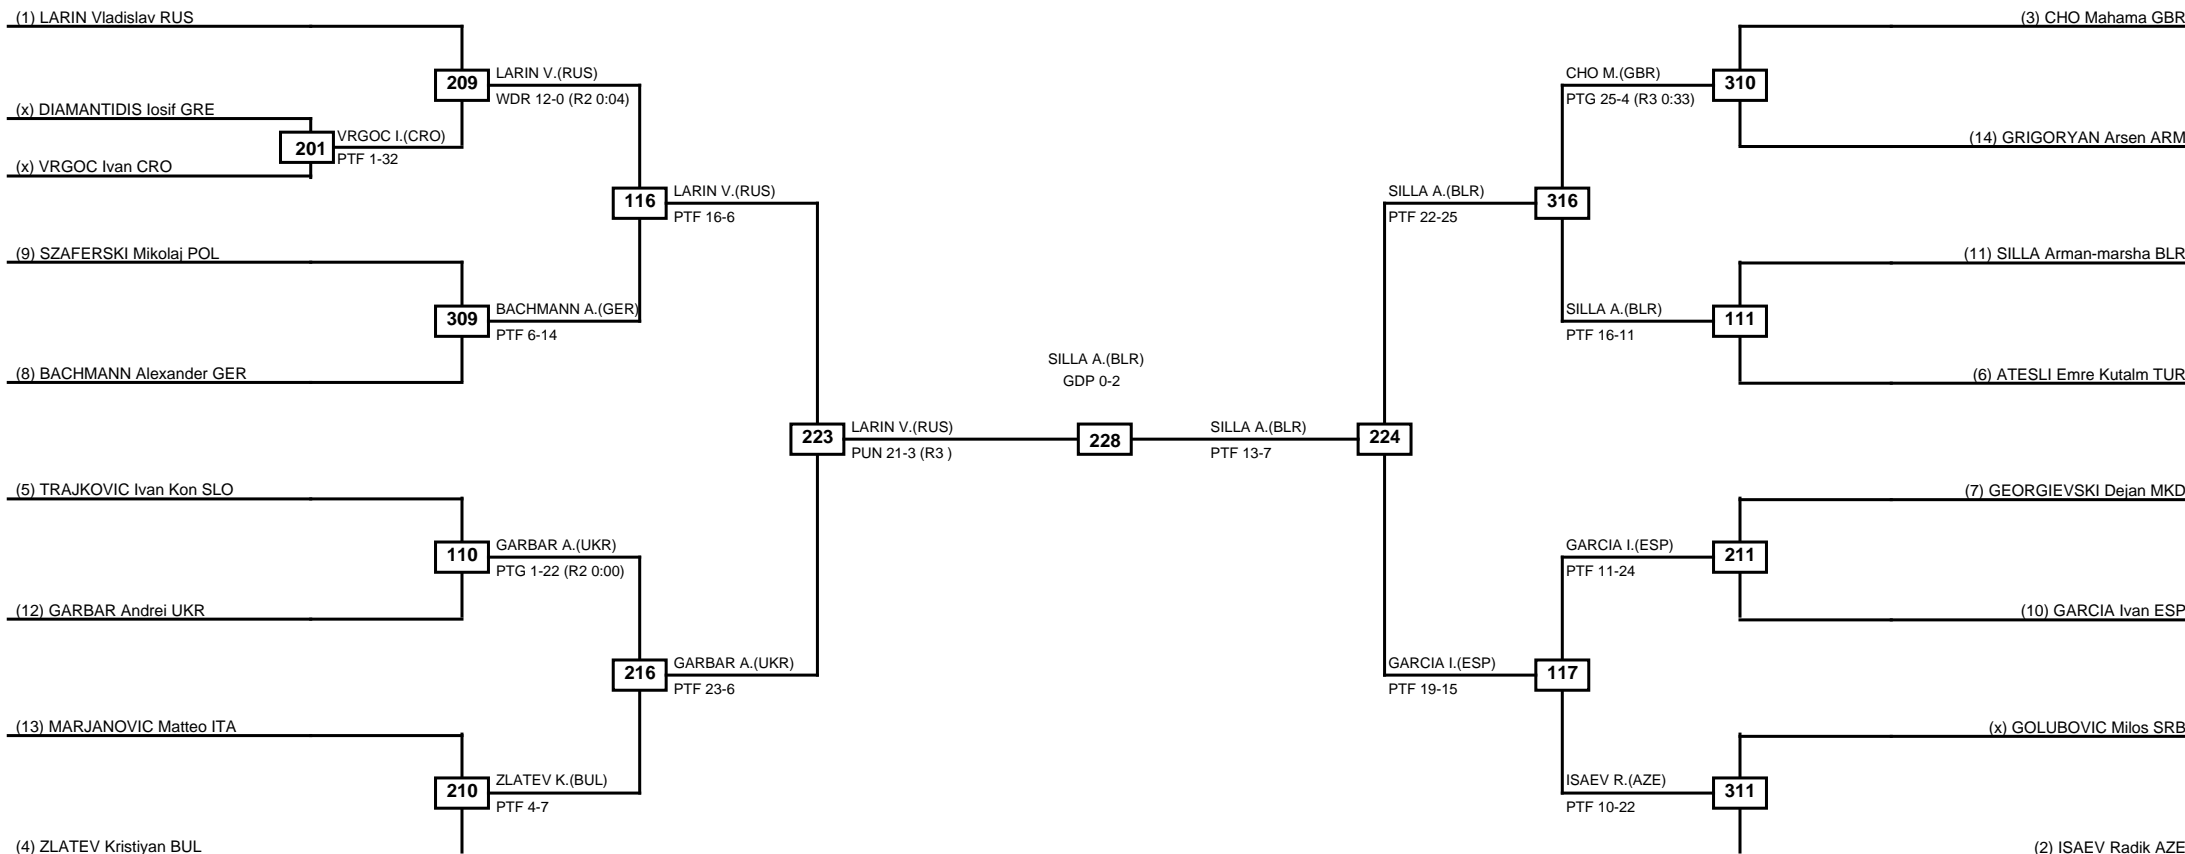

Round of 32   Round of 16   Quarterfinals   Semifinals   Final   Semifinals   Quarterfinals   Round of 16   Round of 32

Classification
1 SILLA Arman-marshall BLR
2 LARIN Vladislav RUS
3 GARBAR Andrei UKR
3 GARCIA Ivan ESP

LEGEND RSC: Win by Referee stops contest   PTG: Win by Point gap   SUP: Win by Superiority   DSQ: Win by Disqualification   DQB: Win by Disqualification for Unsportsmanlike behavior   DWR: Win by double Withdrawal   R: Round
(x)Seed   PFT: Win by Final score   GDP: Win by Golden points   WDR: Win by Withdrawal   PUN: Win by Punitive declaration   DDB: Double disqualification for Unsportsmanlike behavior   DDQ: Double Disqualification