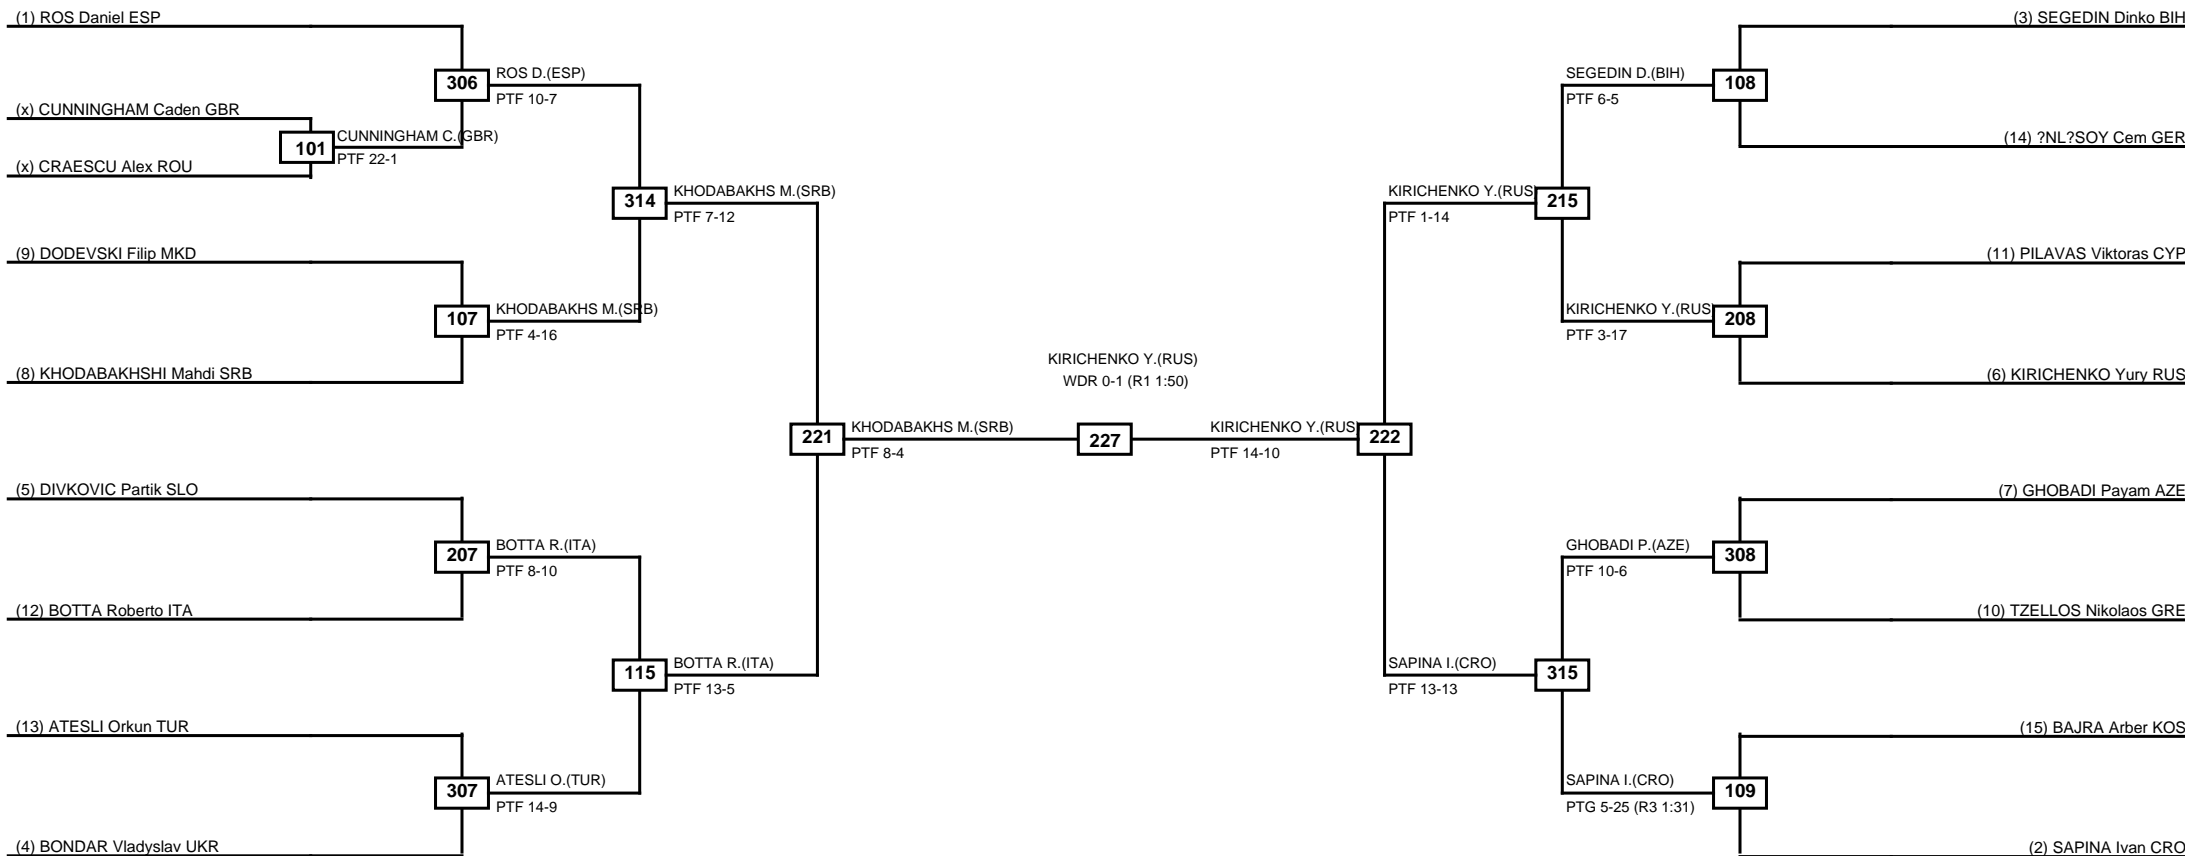

Round of 32 Round of 16 Quarterfinals Semifinals Final Semifinals Quarterfinals Round of 16 Round of 32

| Classification |
|--------------------------|
| 1 KIRICHENKO Yury RUS |
| 2 KHODABAKHSHI Mahdi SRB |
| 3 SAPINA Ivan CRO |
| 3 BOTTA Roberto ITA |

LEGEND RSC: Win by Referee stops contest PTF: Win by Point gap SUP: Win by Superiority DSQ: Win by Disqualification DQB: Win by Disqualification for Unsportsmanlike behavior DWR: Win by double Withdrawal R: Round
 (x)Seed PFT: Win by Final score GDP: Win by Golden points WDR: Win by Withdrawal PUN: Win by Punitive declaration DDB: Double disqualification for Unsportsmanlike behavior DDQ: Double Disqualification

LEGEND RSC: Win by Referee stops contest PTG: Win by Point gap SUP: Win by Superiority DSQ: Win by Disqualification DQB: Win by Disqualification for Unsportsmanlike behavior DWR: Win by double Withdrawal R: Round
(x)Seed PFT: Win by Final score GDP: Win by Golden points WDR: Win by Withdrawal PUN: Win by Punitive declaration DDB: Double disqualification for Unsportsmanlike behavior DDQ: Double Disqualification